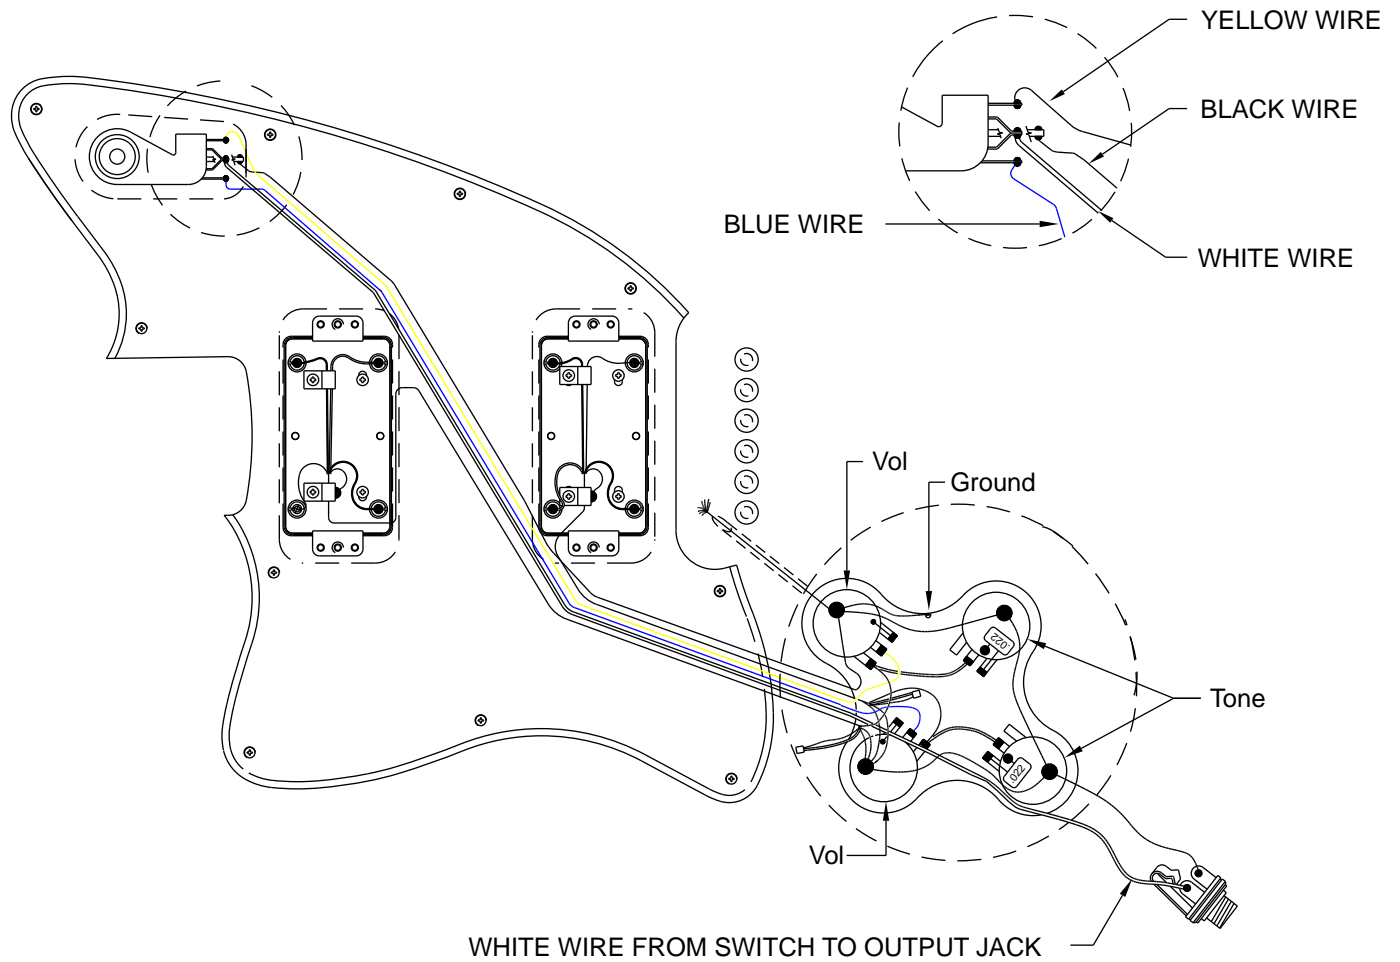

TORONADO PICKGUARD ASSEMBLY

WHITE WIRE FROM SWITCH TO OUTPUT JACK